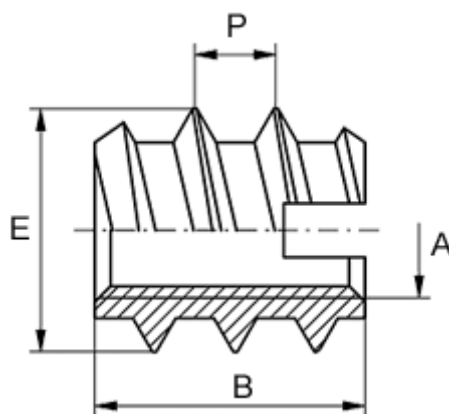

Article number: 12309000060800
Description: KLEE-coil 309 000 060.800
M6 Brass

Measures

Female thread A	= M6
Length B	= 14
Male thread E	= 10.0
Min hole depth	= 17
Recommended bore diameter (plastic/hard wood)	= 7.7 to 7.9
Recommended bore diameter, soft wood (largest)	= 8.0
Thread pitch P	= 4.0